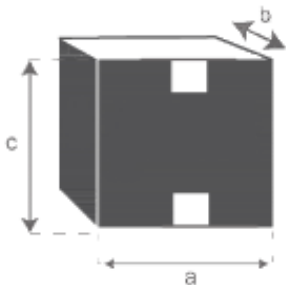

BERAH GETAH

Reference : **CAN0017**

A = 211 cm
B = 97 cm
C = 85 cm
D = 47 cm
E = 60 cm
F = 51 cm
G = 58 cm
H = 180 cm

a = 215 cm
b = 99 cm
c = 70 cm